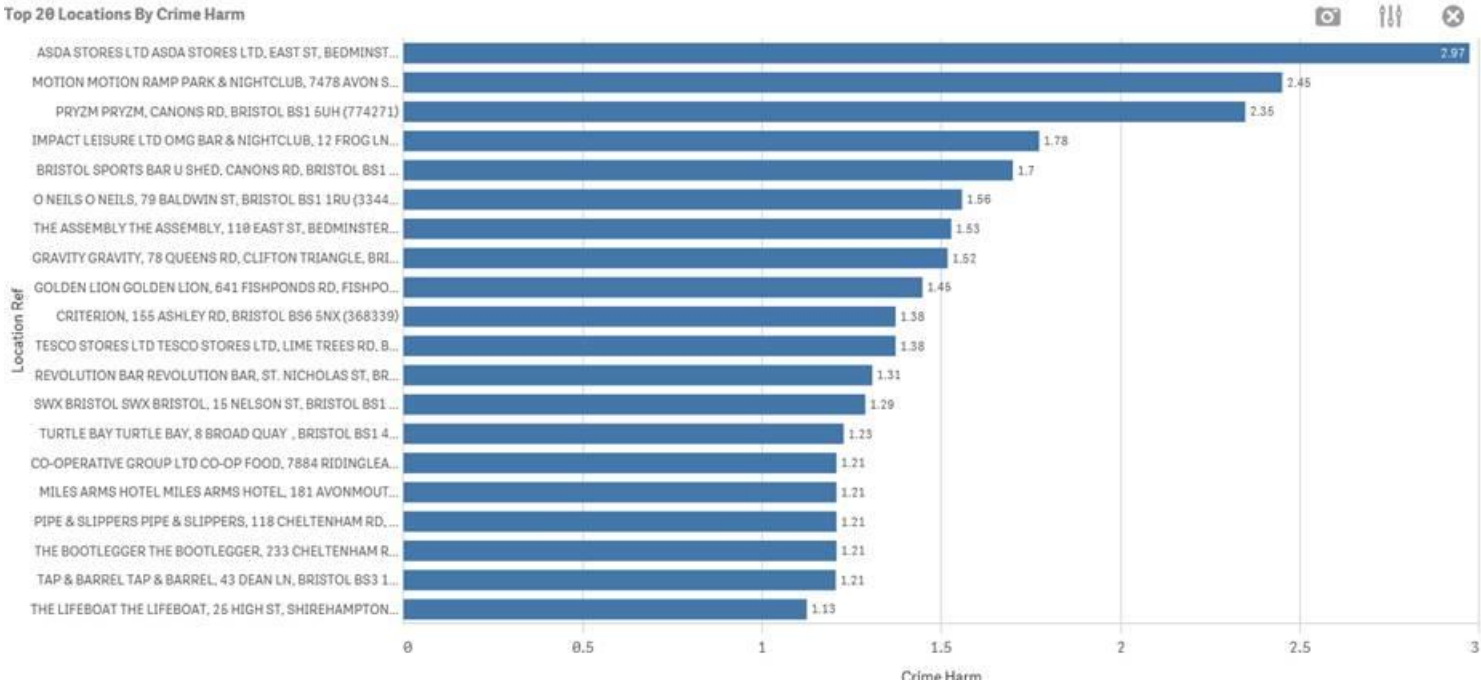

Top 20 Locations By Crime Harm

Serve
Protect
Respect

Neil Cutler

PC 1391

Bristol Licensing Officer

THE BRIDEWELL POLICE STATION