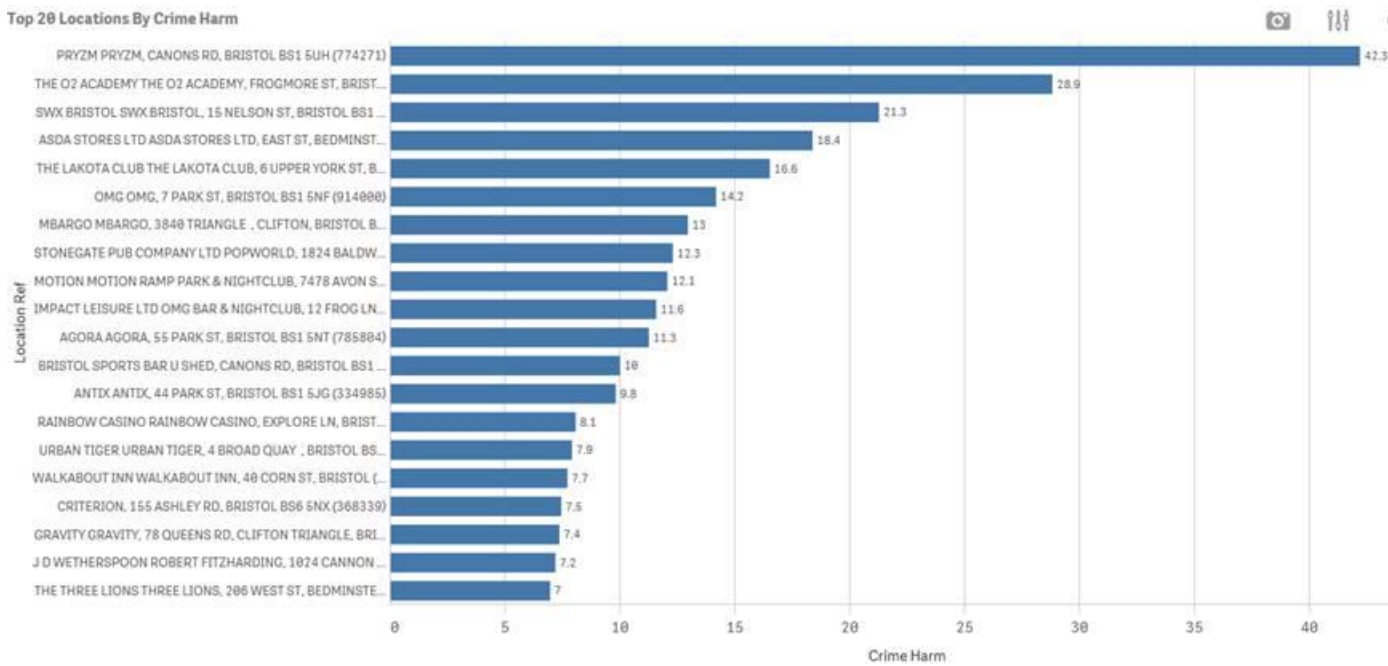

Below chart shows numbers of calls over 12 month period regarding Crime and Disorder

As you can see from the information 11 of the top 20 demand locations are within the City Centre CIA. The statistics encompass the whole of Bristol and outer Bristol.

Top 20 Locations By STORM Incident Volume

IF I BREAK THIS INTO CRIME HARM TO THE COMMUNITY OVER LAST 12 MONTHS I GET THE FOLLOWING RESULTS

13 out of 20 are in City Centre CIA

3 are in Bedminster and 2 of these are in the Bedminster CIA. Police would argue that ASDA Bedminster should be included within the Bedminster CIA due to amount of harm and as you can see from Storm

Incidents in above graph it is the top location for calls to the Police.

Top 20 Locations By Crime Harm

BELOW ARE THE TOP 20 ASB LOCATIONS IN BRISTOL

### Top ASB Locations

Multiple locations may exist for certain addresses i.e individual hospital wards

BELOW ARE THE TOP 20 ASB LOCATIONS LINKED TO LICENSED PREMISES – 12 MONTHS DATA – Shown in cost to the force for ASB calls and attendance only.