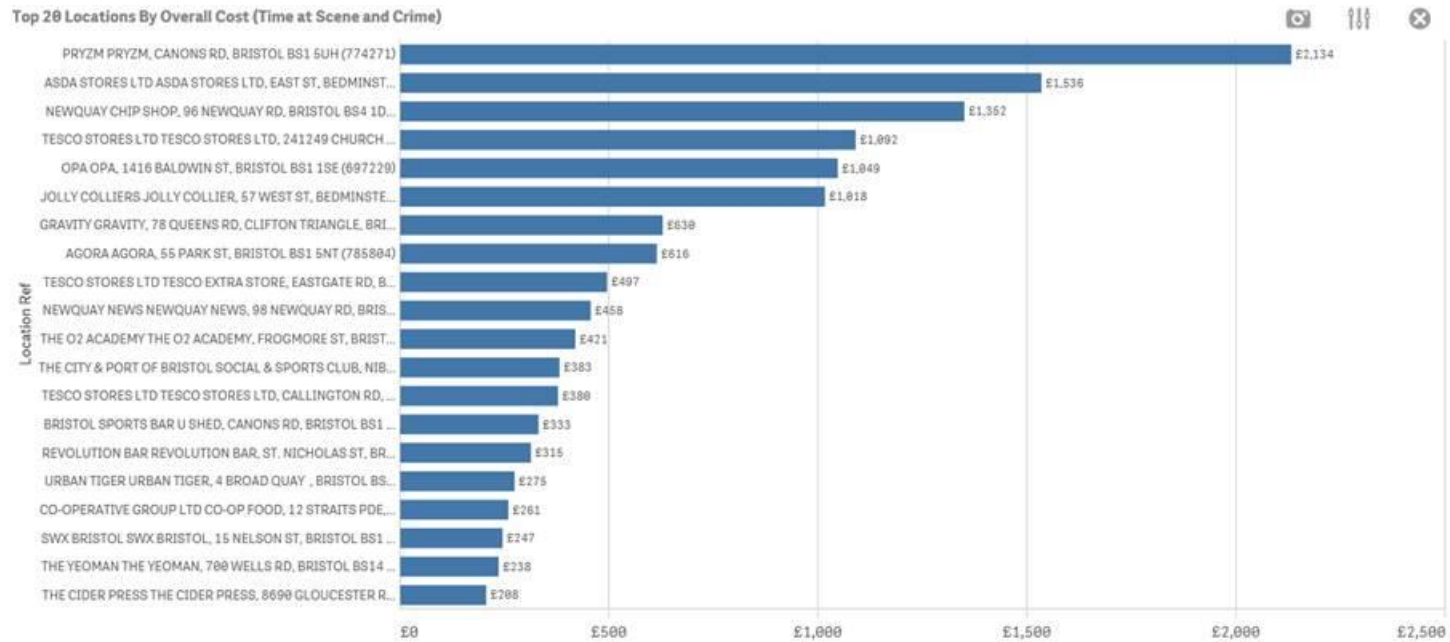

BELOW ARE 12 MONTH CRIME HARM DATA FOR PUBLIC ORDER ISSUES FOR THE WHOLE OF BRISTOL

PARK ST SCORES HIGHER THAN ANYWHERE ELSE IN BRISTOL. ST AUGUSTINES PARADE AND STOKES CROFT ALSO SCORE IN THE TOP 10.