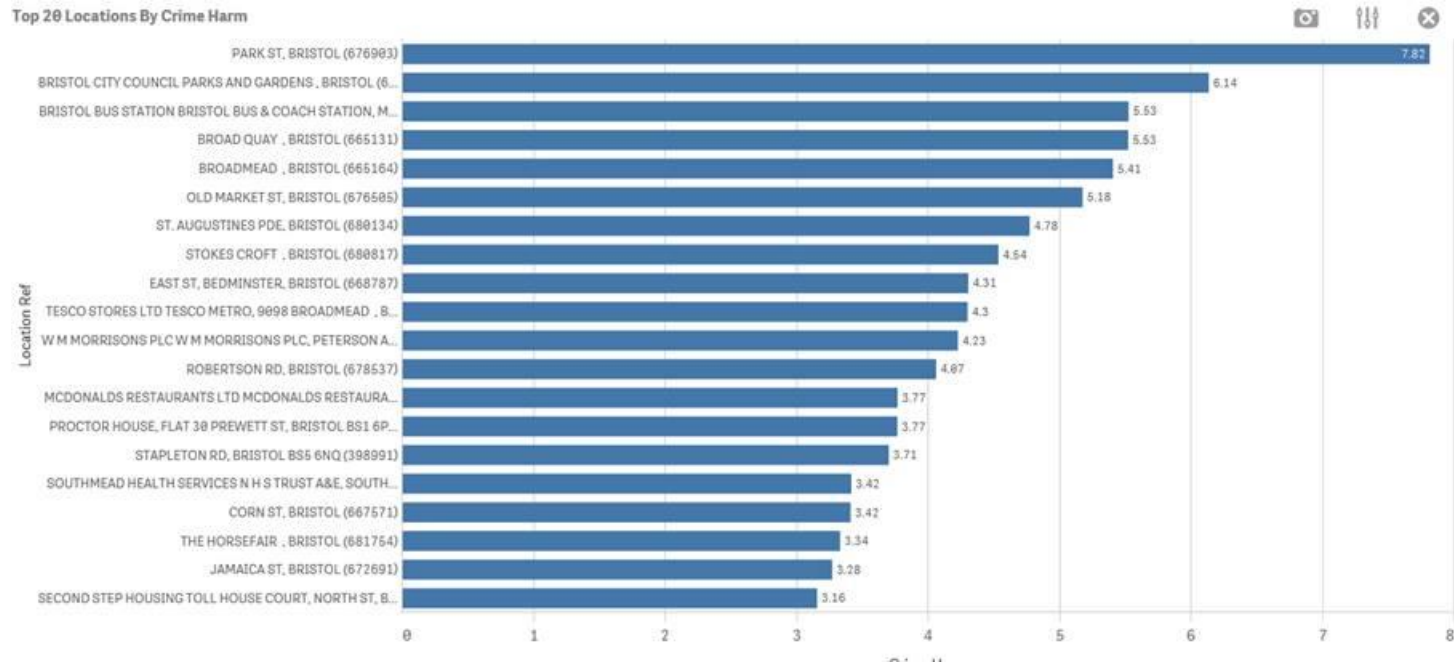

Top 20 Locations By STORM Incident Volume

IF I BREAK THIS INTO CRIME HARM TO THE COMMUNITY OVER LAST 12 MONTHS I GET THE FOLLOWING RESULTS

13 out of 20 are in City Centre CIA

3 are in Bedminster and 2 of these are in the Bedminster CIA. Police would argue that ASDA Bedminster should be included within the Bedminster CIA due to amount of harm and as you can see from Storm

Incidents in above graph it is the top location for calls to the Police.

Top 20 Locations By Crime Harm

BELOW ARE THE TOP 20 ASB LOCATIONS IN BRISTOL

### Top ASB Locations

Multiple locations may exist for certain addresses i.e individual hospital wards

BELOW ARE THE TOP 20 ASB LOCATIONS LINKED TO LICENSED PREMISES – 12 MONTHS DATA – Shown in cost to the force for ASB calls and attendance only.

Again from this chart 10 of the top 20 are currently within the CIA City Centre.

BELOW ARE 12 MONTH CRIME HARM DATA FOR PUBLIC ORDER ISSUES FOR THE WHOLE OF BRISTOL

PARK ST SCORES HIGHER THAN ANYWHERE ELSE IN BRISTOL. ST AUGUSTINES PARADE AND STOKES CROFT ALSO SCORE IN THE TOP 10.