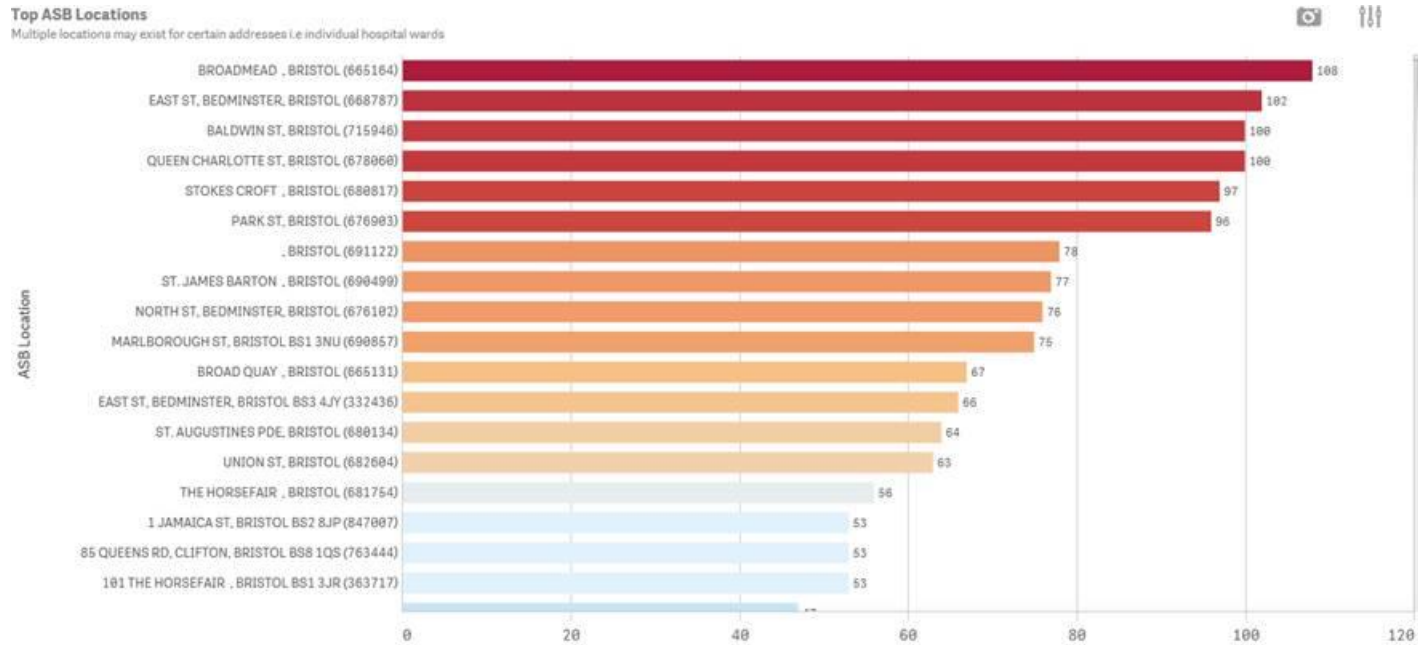

Top 20 Locations By STORM Incident Volume

IF I BREAK THIS INTO CRIME HARM TO THE COMMUNITY OVER LAST 12 MONTHS I GET THE FOLLOWING RESULTS

13 out of 20 are in City Centre CIA

3 are in Bedminster and 2 of these are in the Bedminster CIA. Police would argue that ASDA Bedminster should be included within the Bedminster CIA due to amount of harm and as you can see from Storm

Incidents in above graph it is the top location for calls to the Police.

Top 20 Locations By Crime Harm

BELOW ARE THE TOP 20 ASB LOCATIONS IN BRISTOL

### Top ASB Locations

Multiple locations may exist for certain addresses i.e individual hospital wards

BELOW ARE THE TOP 20 ASB LOCATIONS LINKED TO LICENSED PREMISES – 12 MONTHS DATA – Shown in cost to the force for ASB calls and attendance only.

Again from this chart 10 of the top 20 are currently within the CIA City Centre.

BELOW ARE 12 MONTH CRIME HARM DATA FOR PUBLIC ORDER ISSUES FOR THE WHOLE OF BRISTOL

PARK ST SCORES HIGHER THAN ANYWHERE ELSE IN BRISTOL. ST AUGUSTINES PARADE AND STOKES CROFT ALSO SCORE IN THE TOP 10.