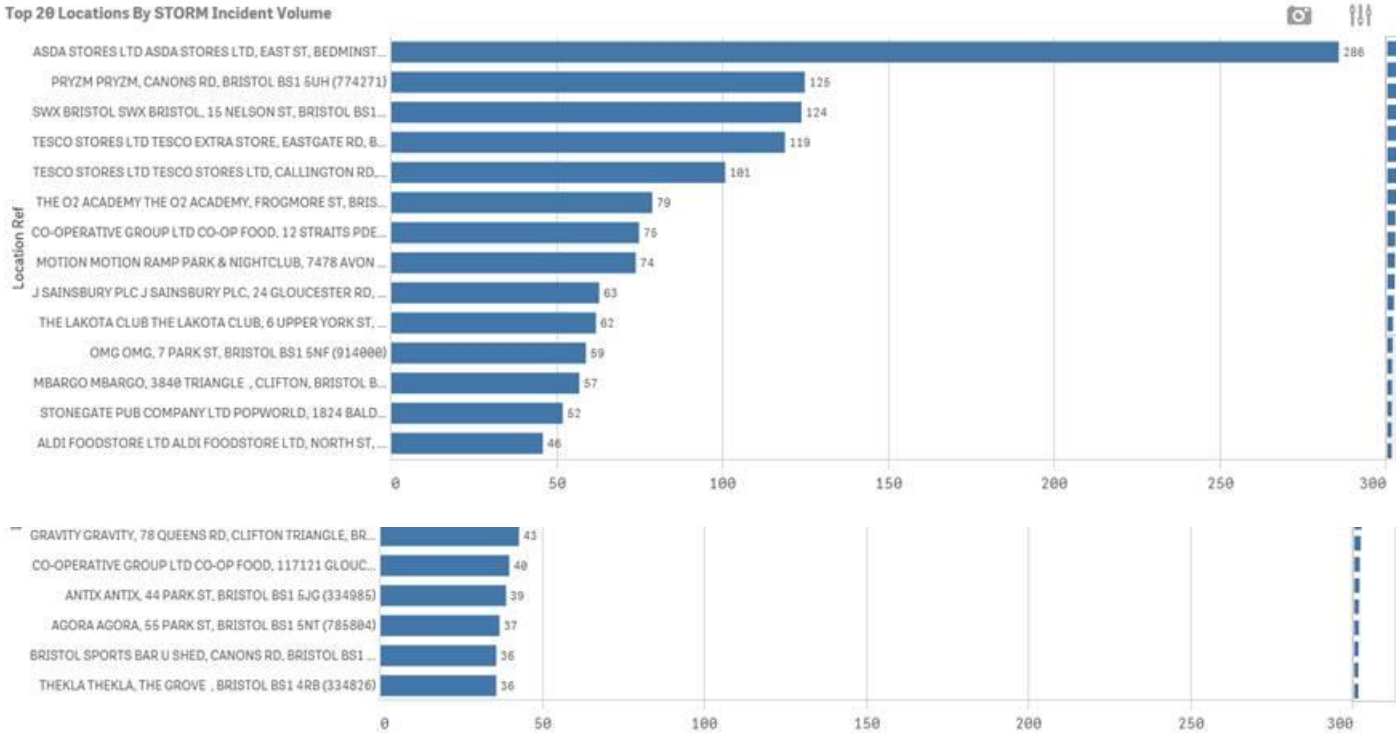

Hello

Below are some statistics I have generated to mainly support the City Centre CIA however there is evidence to support the Clifton and Bedminster Cia's within this data.

I have requested our Business Objects Team to prepare further Crime and ASB Statistics for the current 5 CIA's and will forward these to you in due course but before Thursday deadline.

Below chart shows numbers of calls over 12 month period regarding Crime and Disorder

As you can see from the information 11 of the top 20 demand locations are within the City Centre CIA. The statistics encompass the whole of Bristol and outer Bristol.

Top 20 Locations By STORM Incident Volume

IF I BREAK THIS INTO CRIME HARM TO THE COMMUNITY OVER LAST 12 MONTHS I GET THE FOLLOWING RESULTS

13 out of 20 are in City Centre CIA

3 are in Bedminster and 2 of these are in the Bedminster CIA. Police would argue that ASDA Bedminster should be included within the Bedminster CIA due to amount of harm and as you can see from Storm

Incidents in above graph it is the top location for calls to the Police.

Top 20 Locations By Crime Harm

BELOW ARE THE TOP 20 ASB LOCATIONS IN BRISTOL